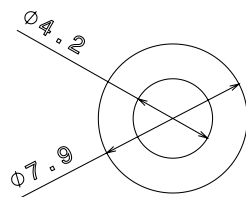

PRODUCT CODE: BMW
M4 BRASS WASHER

DESCRIPTION

Brass Washer M4

FINISH

Self Colour

MATERIAL

Brass

PACKAGING

Packed in qty 100

ADDITIONAL NOTES

For use with Metal and PVC Conduit Boxes

Isometric view

Top view

Side view